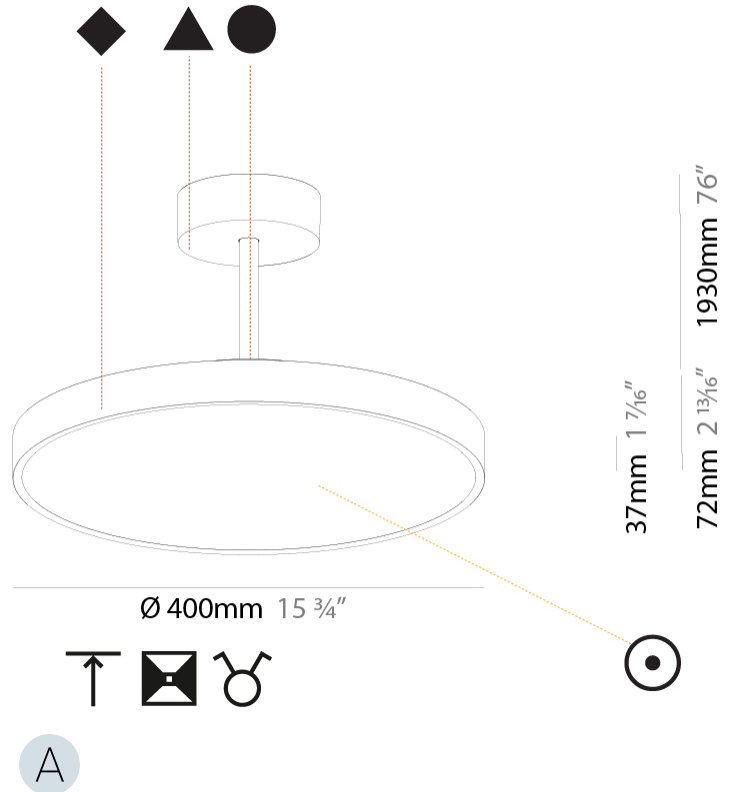

GENERAL

Series: Sign Diva Tube
Subseries: Sign Diva Tube
Brand: Prolicht
Division: Architectural
Mounting Type: Suspension
Mounting Location: Ceiling
Subcategory: Pendant

PHYSICAL

Shape: Round
Diameter (mm): 400
Diameter (in): 15 3/4
Height (mm): 72
Height (in): 2 13/16
Max. Overall Height (mm): 2002
Max. Overall Height (in): 78 13/16
Light Distribution: Direct / Indirect
Weight (kg): 3.314
Weight (lbs): 7.306

Diffuser: PMMA - Opal / Micro-Prism / Sparkling Secret / Vintage Industrial

Fixture Finish: SSR / BKV / CWI / CRY / HAB / UFT / ITA / RUA / FTG / MYG / LOD / PUS / FRO / FUP / KIA / POP / BLS / SPG / MEY / GOH / GUM / CHC / COM / ABZ / JAG / OBR / MOS / ROR

Fixture Material: Extruded Aluminum / Steel

ELECTRICAL

Lamp Type: LED (Zhaga Standard)
Input Wattage (W): 30
Total Output Wattage (W): 27.8
Dimming: Tri-Mode (Non-Dimming and Phase Dimming (120Vac only) and 0-10V Dimming)
Driver Included: Yes
Driver Location: Integrated
Driver Type: Constant Current - Universal
Driver Class: Class 2
Input Voltage (V): 120 - 277
Constant Current (MA): 500 / 350

LED

Color Temperature (°K): 3000 / 3500 / 4000
Max. Delivered Lumen (lm): 3049 / 3019 / 3055 / 3117
Nominal Lumen (lm): 4182 / 4142 / 4189 / 4275
CRI: >90 CRI
Lamp Life (hrs): 50000

OPTICAL

RATINGS AND CERTIFICATIONS

Certified By: Certified for North American Standards
IP rating: IP20